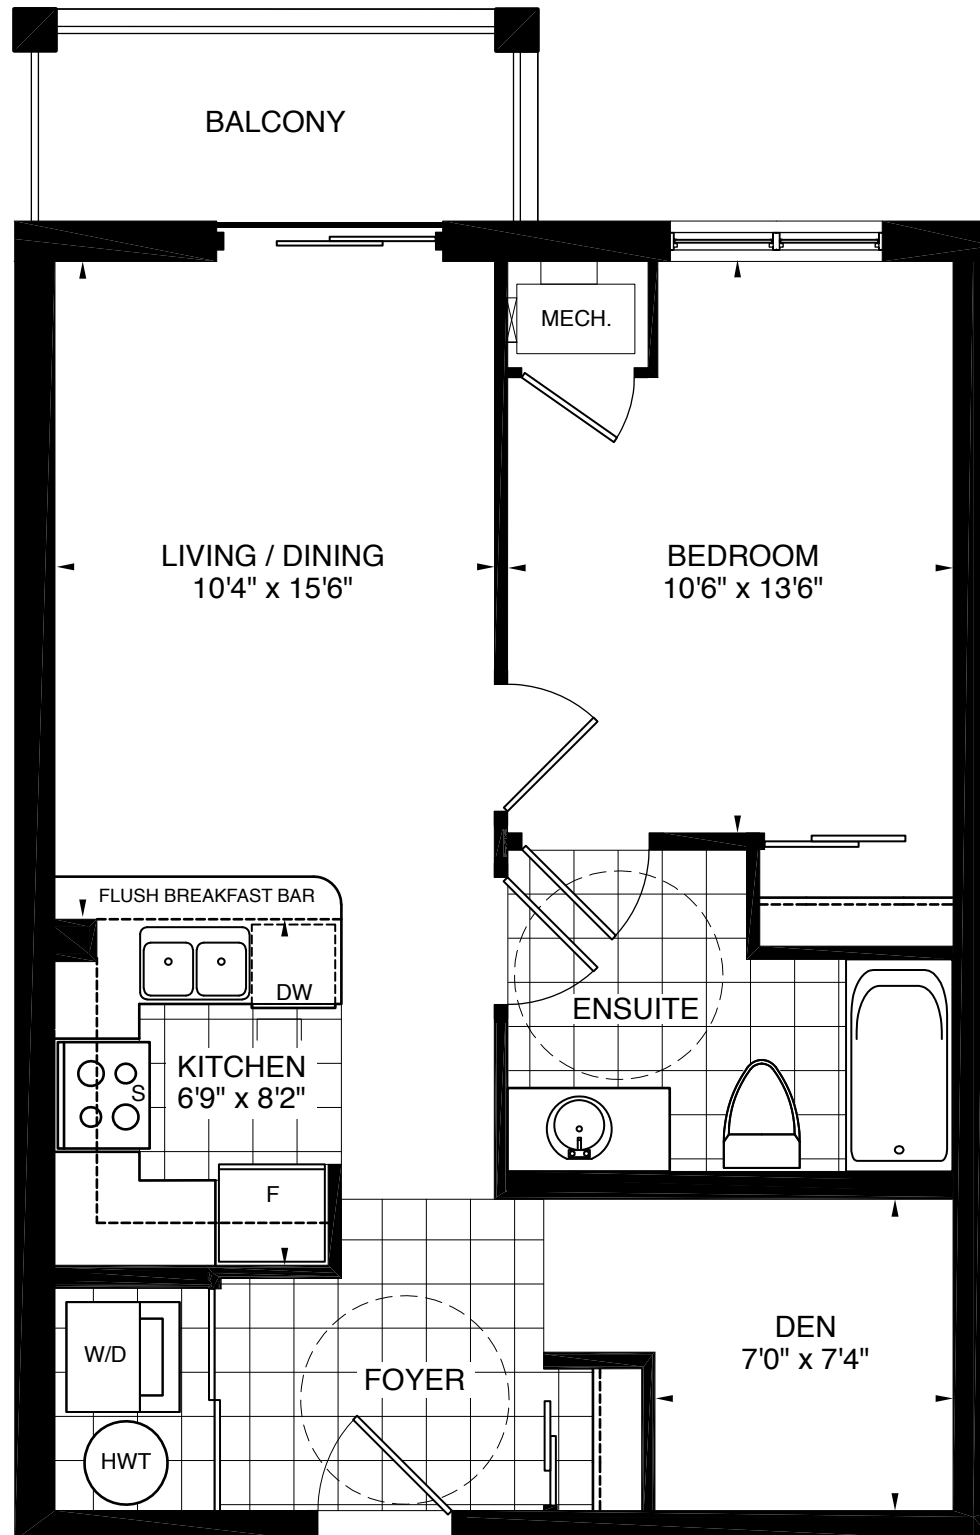

WHARF BF

1 BEDROOM + DEN • 689 SQ. FT.

LEVEL 1

LEVEL 2-3

LEVEL 4