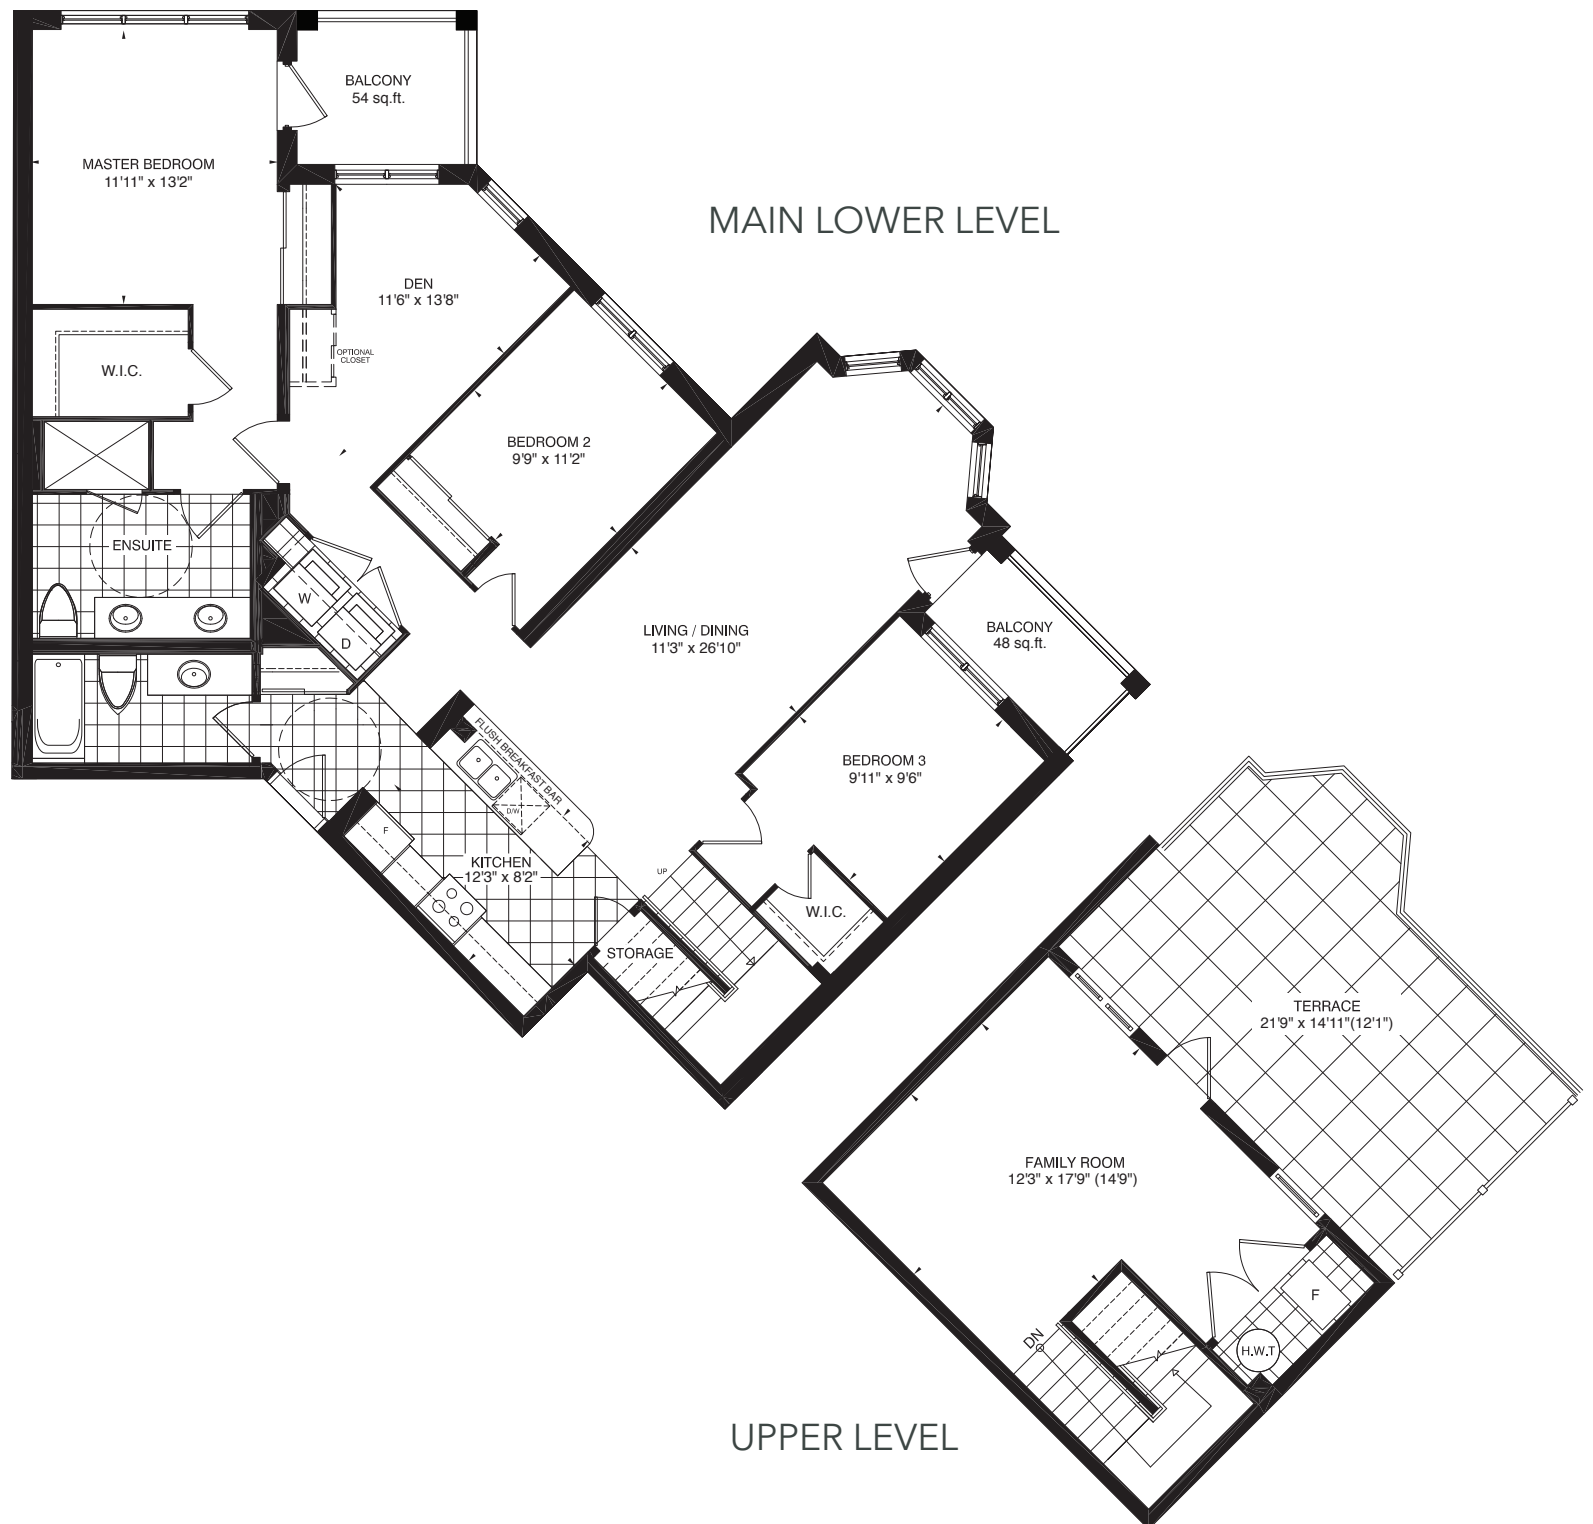

STARBOARD BF

3 BEDROOM + DEN • 1922 SQ. FT. • 277 SQ. FT. (TERRACE)