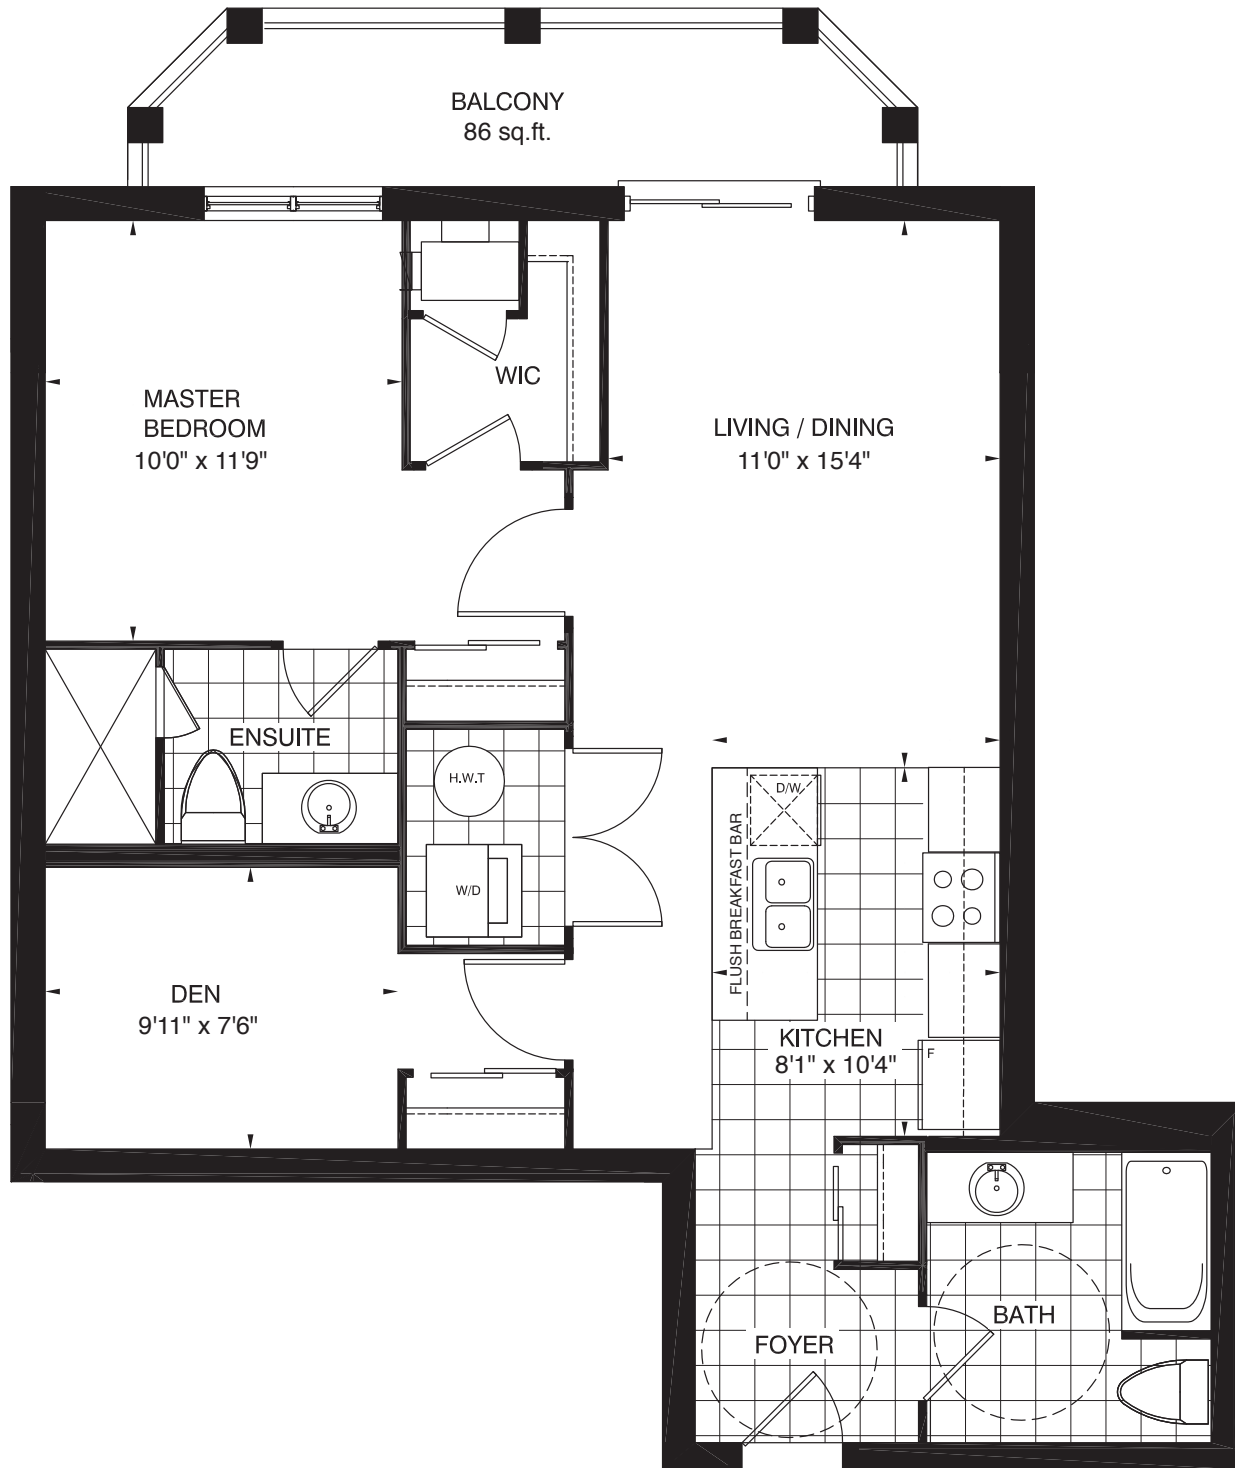

# ANCHOR BF

1 BEDROOM + DEN • 914 SQ. FT.

LEVEL 2-3

LEVEL 4